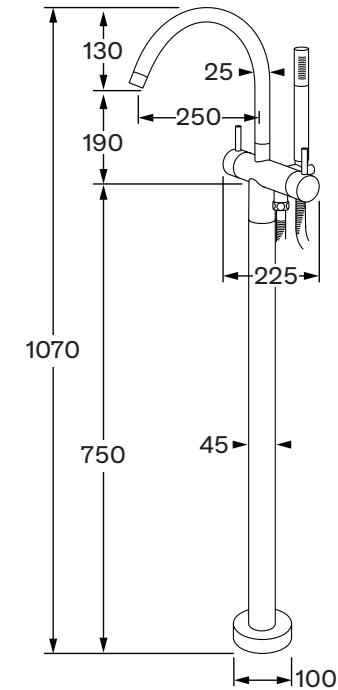

Scala

Floor mount mixer curved with hand shower

SUSSEX

Product code

SFMCHT

Product features

- Designed and manufactured in Australia
- All brass construction
- 35mm ceramic disc cartridge
- Swivel outlet
- Sussex floormount fixing valve
- Available in a range of high quality, durable finishes inc. LUXPVD®
- Minimal, refined design to complement any contemporary space
- Matching tapware, showers and accessories