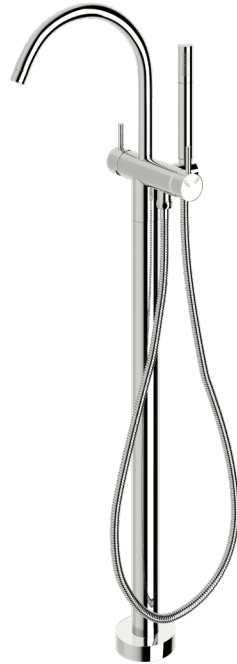

Scala

Floor mount mixer curved with hand shower

SUSSEX

Product code

SFMCHT

Product features

- Designed and manufactured in Australia
- All brass construction
- 35mm ceramic disc cartridge
- Swivel outlet
- Sussex floormount fixing valve
- Available in a range of high quality, durable finishes inc. LUXPVD®
- Minimal, refined design to complement any contemporary space
- Matching tapware, showers and accessories