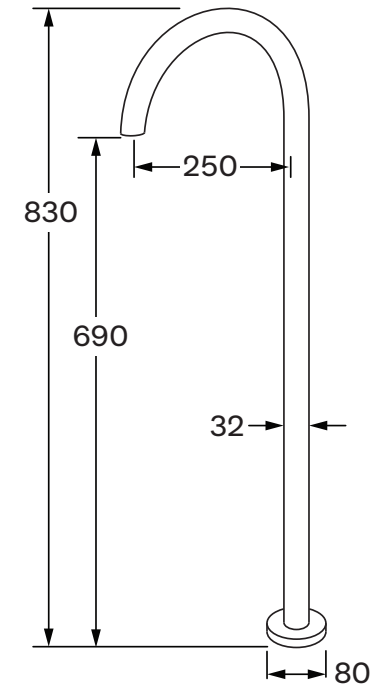

Scala Floor mount outlet

SUSSEX

Product code

SFLO83

Product features

- Designed and manufactured in Australia
- All brass construction
- Customisable
- Available in a range of high quality, durable finishes inc. LUXPVD®
- Minimal, refined design to complement any contemporary space
- Matching tapware, showers and accessories