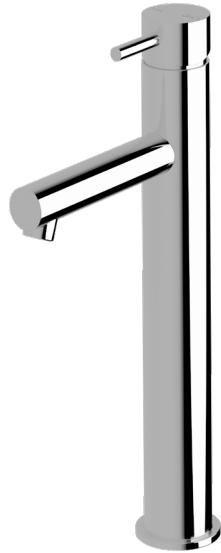

Scala Extended basin mixer 130mm outlet

SUSSEX

Product code

SEBM13

Product features

- Designed and manufactured in Australia
- All brass construction
- 35mm ceramic disc cartridge
- Retro fitable
- Available in a range of high quality, durable finishes inc. LUXPVD®
- Minimal, refined design to complement any contemporary space
- Matching tapware, showers and accessories