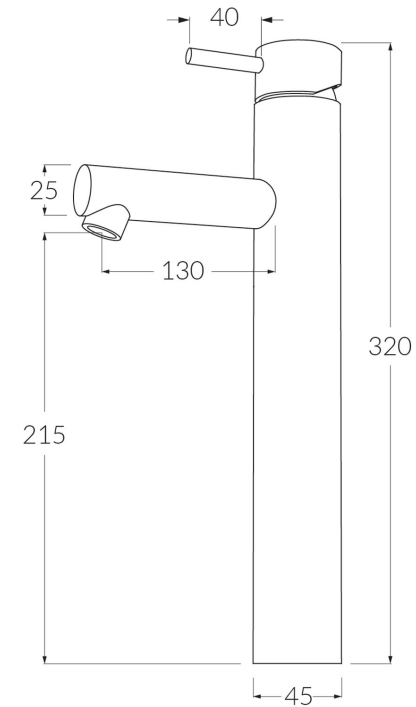

Scala Extended basin mixer 130mm outlet

SUSSEX

Product code

SEBM13

Product features

- Designed and manufactured in Australia
- All brass construction
- 35mm ceramic disc cartridge
- Retro fitable
- Available in a range of high quality, durable finishes inc. LUXPVD®
- Minimal, refined design to complement any contemporary space
- Matching tapware, showers and accessories