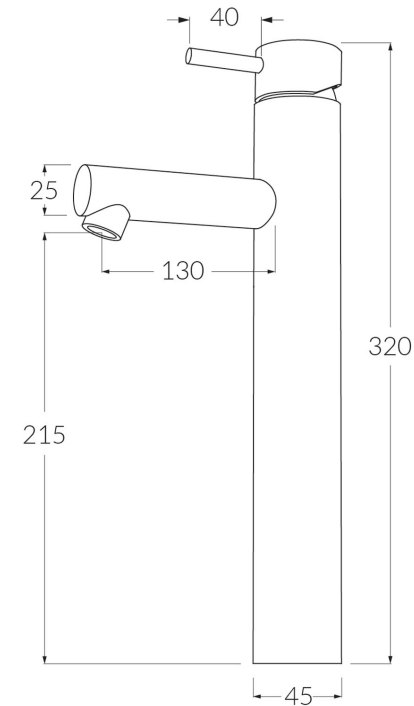

Scala

Extended basin mixer 130mm outlet

SUSSEX

Product code

SEBM13.01

Product features

- Designed and manufactured in Australia
- All brass construction
- 35mm ceramic disc cartridge
- Retro fitable
- Available in a range of high quality, durable finishes inc. LUXPVD®
- Minimal, refined design to complement any contemporary space
- Matching tapware, showers and accessories

www.reece.com.au

While we aim to ensure the specifications shown are correct at time of printing, Sussex Taps reserves the right to make modifications without prior notice. Always use the physical product for accurate measurements. Dimensions are subject to change without notice. All measurements are shown in millimetres.