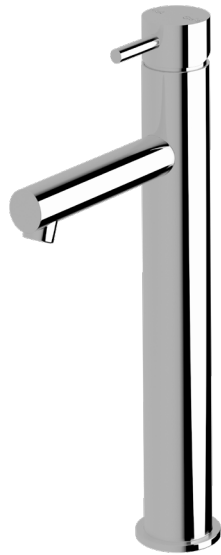

Scala

Extended basin mixer 130mm outlet

SUSSEX

Product code

SEBM13.01

Product features

- Designed and manufactured in Australia
- All brass construction
- 35mm ceramic disc cartridge
- Retro fitable
- Available in a range of high quality, durable finishes inc. LUXPVD®
- Minimal, refined design to complement any contemporary space
- Matching tapware, showers and accessories

www.reece.com.au

While we aim to ensure the specifications shown are correct at time of printing, Sussex Taps reserves the right to make modifications without prior notice. Always use the physical product for accurate measurements. Dimensions are subject to change without notice. All measurements are shown in millimetres.

Copyright © Sussex Taps