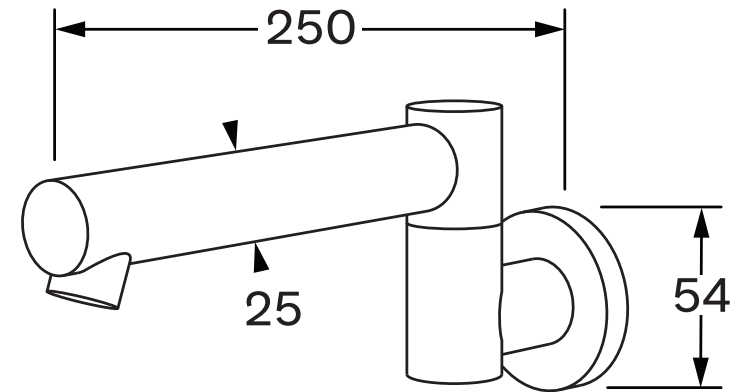

## Bath outlet swivel straight 250mm

SUSSEX