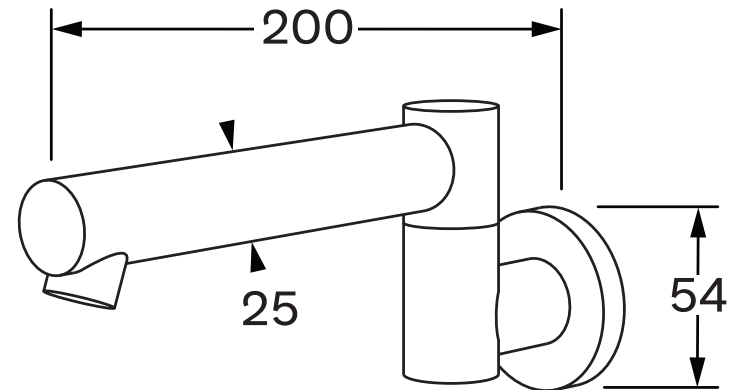

Scala Bath outlet swivel straight 200mm

SUSSEX

Product code

SBOSS200

Product features

- Designed and manufactured in Australia
- All brass construction
- Swivel outlet
- Retro fitable
- Customisable
- Available in a range of high quality, durable finishes inc. LUXPVD®
- Minimal, refined design to complement any contemporary space
- Matching tapware, showers and accessories