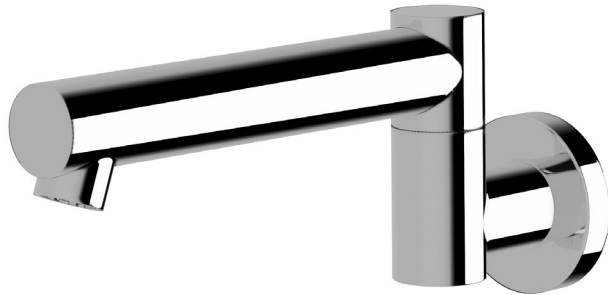

Scala Bath outlet swivel straight 200mm

SUSSEX

Product code

SBOSS200

Product features

- Designed and manufactured in Australia
- All brass construction
- Swivel outlet
- Retro fitable
- Customisable
- Available in a range of high quality, durable finishes inc. LUXPVD®
- Minimal, refined design to complement any contemporary space
- Matching tapware, showers and accessories