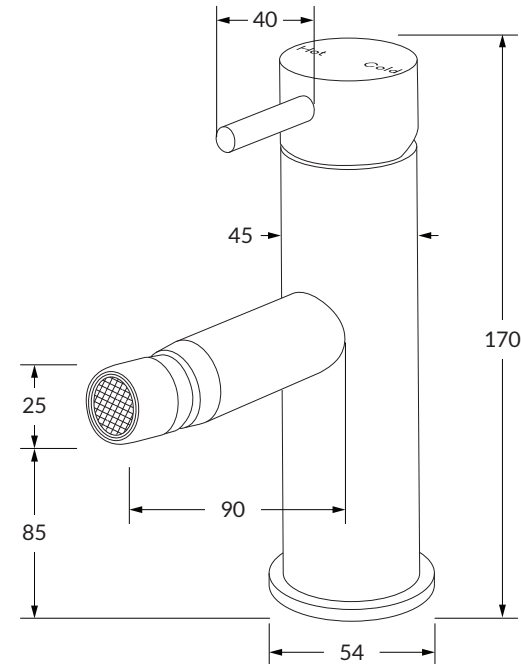

Scala Bidet mixer

SUSSEX

Product code

SBIDM

Product features

- Designed and manufactured in Australia
- All brass construction
- Swivel ball joint
- 35mm ceramic disc cartridge
- Retro fitable
- Available in a range of high quality, durable finishes inc. LUXPVD®
- Minimal, refined design to complement any contemporary space
- Matching tapware, showers and accessories