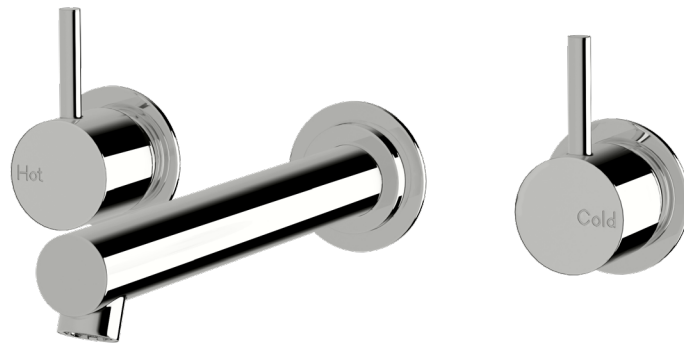

Scala Straight bath set 200mm

SUSSEX

Product code

SBASQ2

Product features

- Designed and manufactured in Australia
- All brass construction
- 1/2 turn ceramic disc spindles
- Retro fitable
- Customisable
- Available in a range of high quality, durable finishes inc. LUXPVD®
- Minimal, refined design to complement any contemporary space
- Matching tapware, showers and accessories

Warranty

15 Year overall warranty.
Refer to Warranty sheet for specific information.

Pressure rating

300 - 500kPa

Temperature rating

1 - 65°C

AS/NZS 3718:2005
LIC. 20081