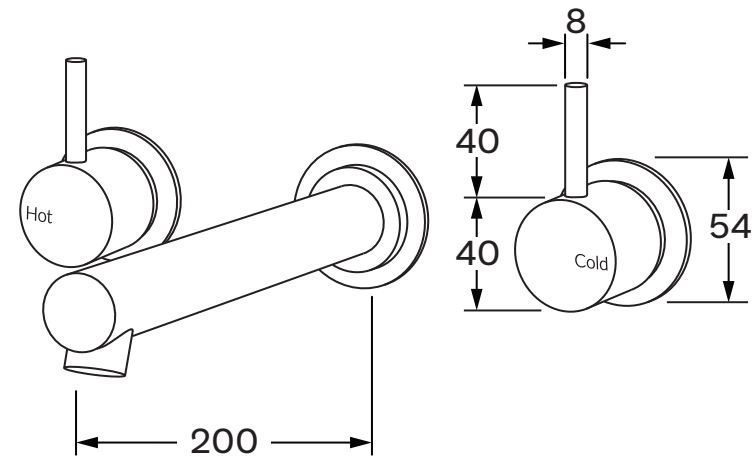

Scala Straight bath set 200mm

SUSSEX

Product code

SBASQ2

Product features

- Designed and manufactured in Australia
- All brass construction
- 1/2 turn ceramic disc spindles
- Retro fitable
- Customisable
- Available in a range of high quality, durable finishes inc. LUXPVD®
- Minimal, refined design to complement any contemporary space
- Matching tapware, showers and accessories

Warranty

15 Year overall warranty.
Refer to Warranty sheet for specific information.

Pressure rating

300 - 500kPa

Temperature rating

1 - 65°C

AS/NZS 3718:2005
LIC. 20081