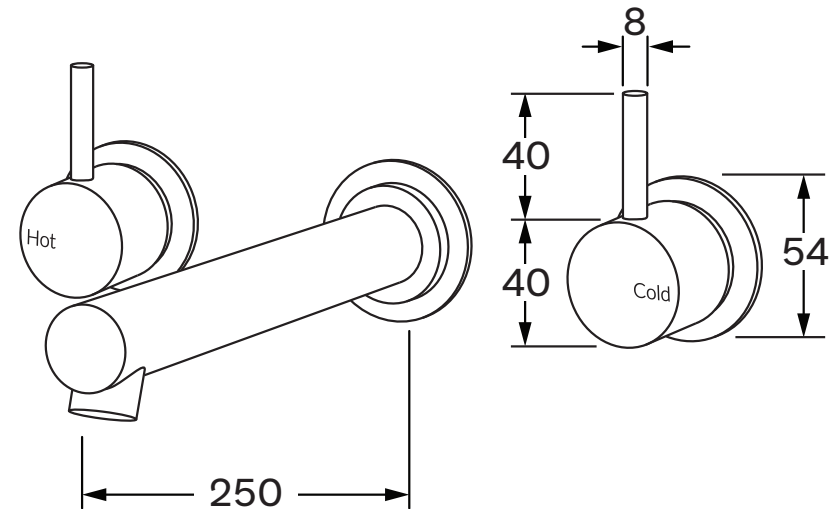

Scala Straight bath set 250mm

SUSSEX

Product code

SBASQ25

Product features

- Designed and manufactured in Australia
- All brass construction
- 1/2 turn ceramic disc spindles
- Retro fitable
- Customisable
- Available in a range of high quality, durable finishes inc. LUXPVD®
- Minimal, refined design to complement any contemporary space
- Matching tapware, showers and accessories

Warranty

15 Year overall warranty.
Refer to Warranty sheet for specific information.

Pressure rating

300 - 500kPa

Temperature rating

1 - 65°C

AS/NZS 3718:2005
LIC. 20081