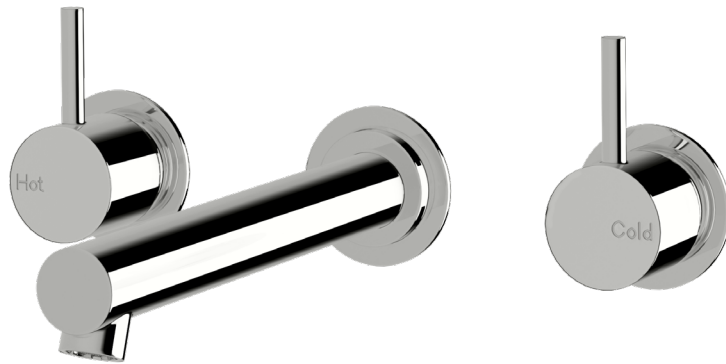

Scala Straight bath set 250mm

SUSSEX

Product code

SBASQ25

Product features

- Designed and manufactured in Australia
- All brass construction
- 1/2 turn ceramic disc spindles
- Retro fitable
- Customisable
- Available in a range of high quality, durable finishes inc. LUXPVD®
- Minimal, refined design to complement any contemporary space
- Matching tapware, showers and accessories

Warranty

15 Year overall warranty.
Refer to Warranty sheet for specific information.

Pressure rating

300 - 500kPa

Temperature rating

1 - 65°C

AS/NZS 3718:2005
LIC. 20081