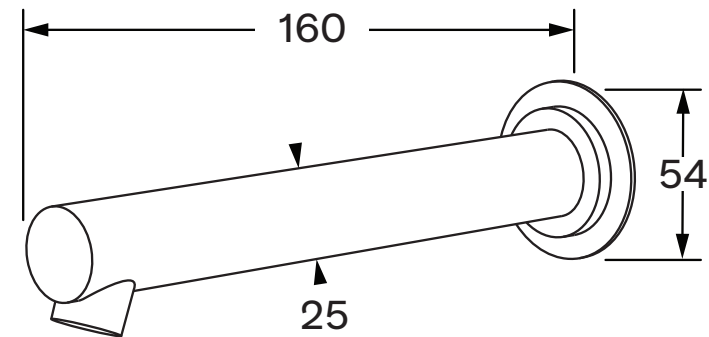

Scala Bath outlet straight 160mm

SUSSEX

Product code

SBAOQ

Product features

- Designed and manufactured in Australia
- All brass construction
- Retro fitable
- Customisable
- Available in a range of high quality, durable finishes inc. LUXPVD®
- Minimal, refined design to complement any contemporary space
- Matching tapware, showers and accessories