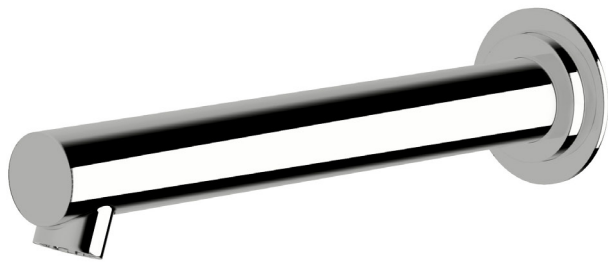

Scala Bath outlet straight 160mm

SUSSEX

Product code

SBAOQ

Product features

- Designed and manufactured in Australia
- All brass construction
- Retro fitable
- Customisable
- Available in a range of high quality, durable finishes inc. LUXPVD®
- Minimal, refined design to complement any contemporary space
- Matching tapware, showers and accessories