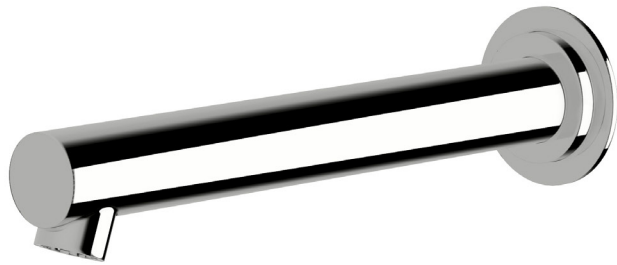

Scala Bath outlet straight 250mm

SUSSEX

Product code

SBAOQ25

Product features

- Designed and manufactured in Australia
- All brass construction
- Retro fitable
- Customisable
- Available in a range of high quality, durable finishes inc. LUXPVD®
- Minimal, refined design to complement any contemporary space
- Matching tapware, showers and accessories