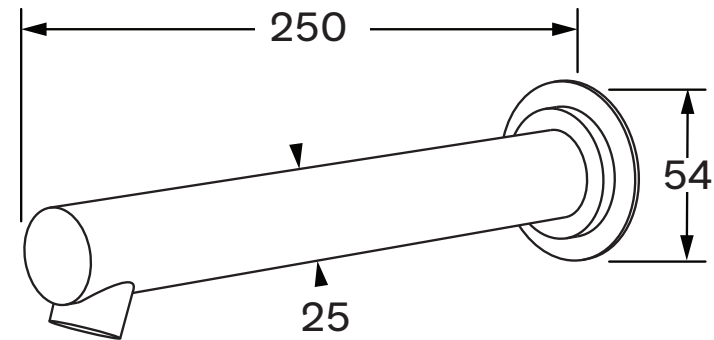

Scala Bath outlet straight 250mm

SUSSEX

Product code

SBAOQ25

Product features

- Designed and manufactured in Australia
- All brass construction
- Retro fitable
- Customisable
- Available in a range of high quality, durable finishes inc. LUXPVD®
- Minimal, refined design to complement any contemporary space
- Matching tapware, showers and accessories