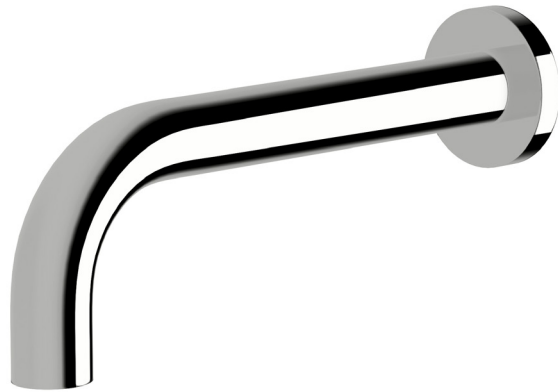

Scala 25 wall outlet curved 200mm

SUSSEX

Product code

S25WOC200

Product features

- Designed and manufactured in Australia
- All brass construction
- Retro fitable
- Customisable
- Available in a range of high quality, durable finishes inc. LUXPVD®
- Minimal, refined design to complement any contemporary space
- Matching tapware, showers and accessories