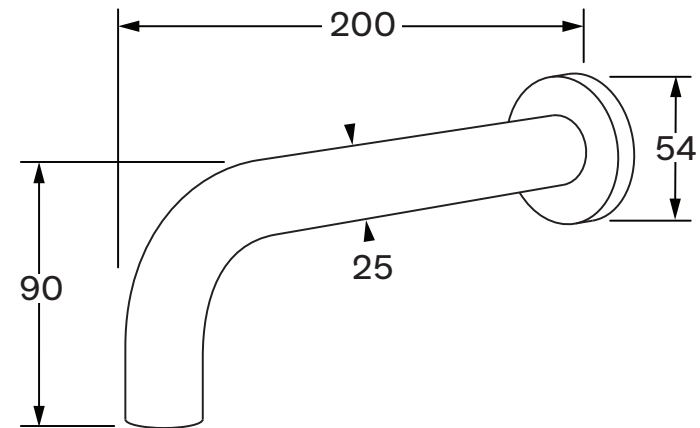

Scala 25 wall outlet curved 200mm

SUSSEX

Product code

S25WOC200

Product features

- Designed and manufactured in Australia
- All brass construction
- Retro fitable
- Customisable
- Available in a range of high quality, durable finishes inc. LUXPVD®
- Minimal, refined design to complement any contemporary space
- Matching tapware, showers and accessories