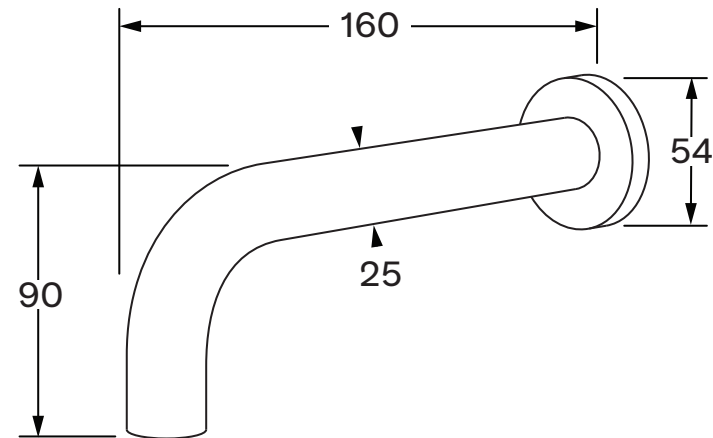

# Scala 25 wall outlet curved 160mm

## Product code

S25WOC160