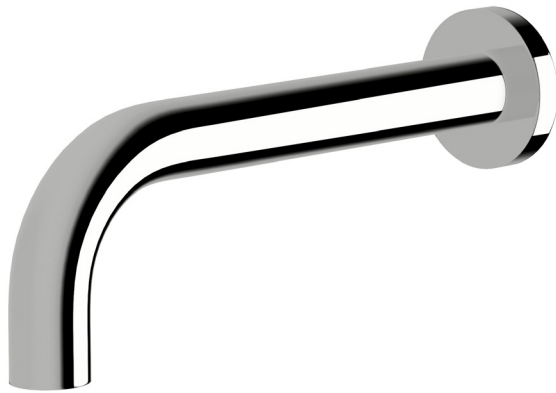

# Scala 25 wall outlet curved 160mm

## Product code

S25WOC160

## Product features

- Designed and manufactured in Australia
- All brass construction
- Retro fitable
- Customisable
- Available in a range of high quality, durable finishes inc. LUXPVD®
- Minimal, refined design to complement any contemporary space
- Matching tapware, showers and accessories