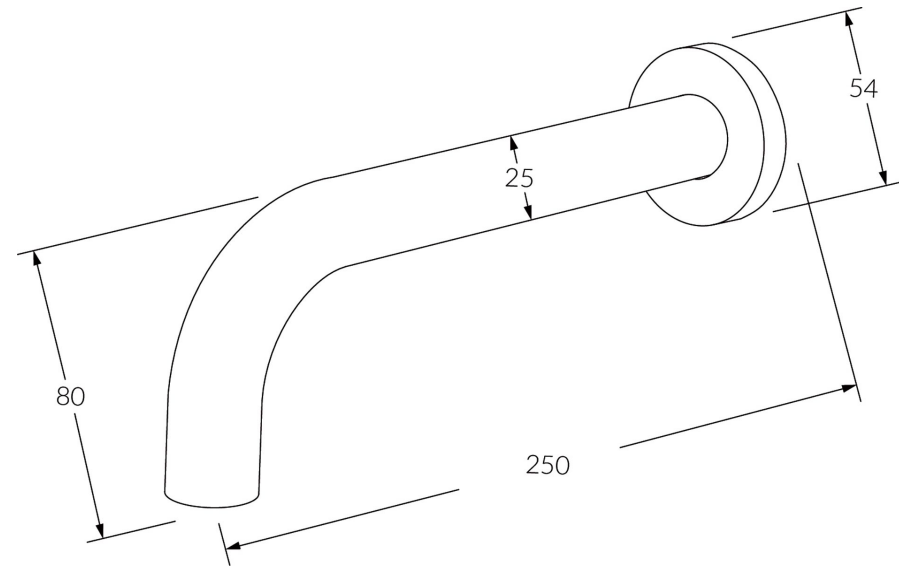

Scala 25 wall outlet curved 250mm 316 stainless steel

SUSSEX

Product code

S25WOC250SS6

Product features

- Designed and manufactured in Australia
- 316 marine grade stainless steel
- Retro fitable
- Customisable
- Minimal, refined design to complement any contemporary space
- Matching tapware, showers and accessories