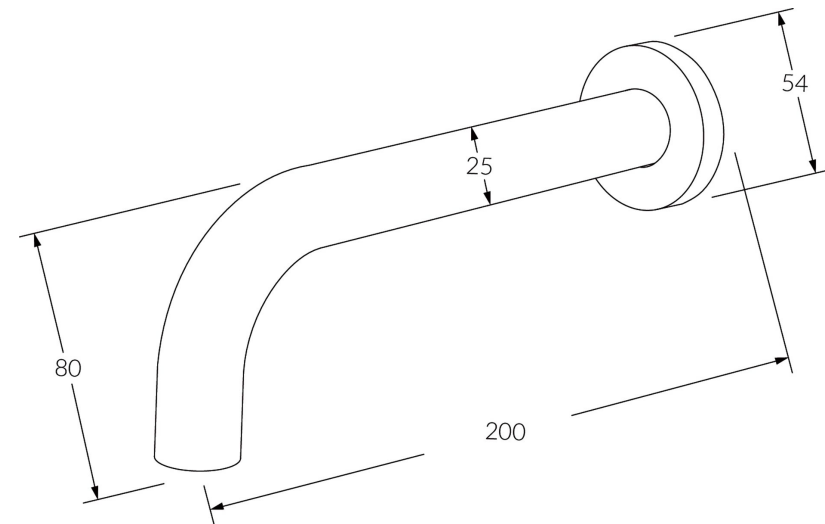

Scala 25 wall outlet curved 200mm 316 stainless steel

SUSSEX

Product code

S25WOC200SS6

Product features

- Designed and manufactured in Australia
- 316 marine grade stainless steel
- Retro fitable
- Customisable
- Minimal, refined design to complement any contemporary space
- Matching tapware, showers and accessories