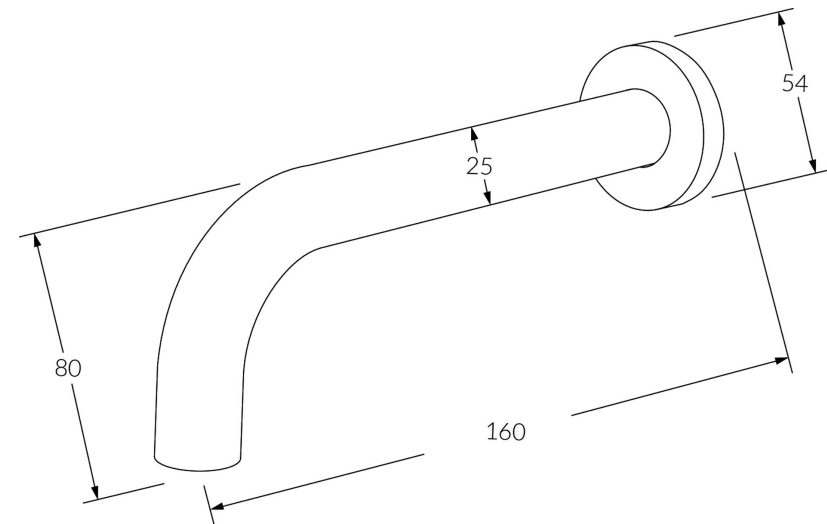

# Scala 25 wall outlet curved 160mm 316 stainless steel

### Product code

S25WOC160SS6