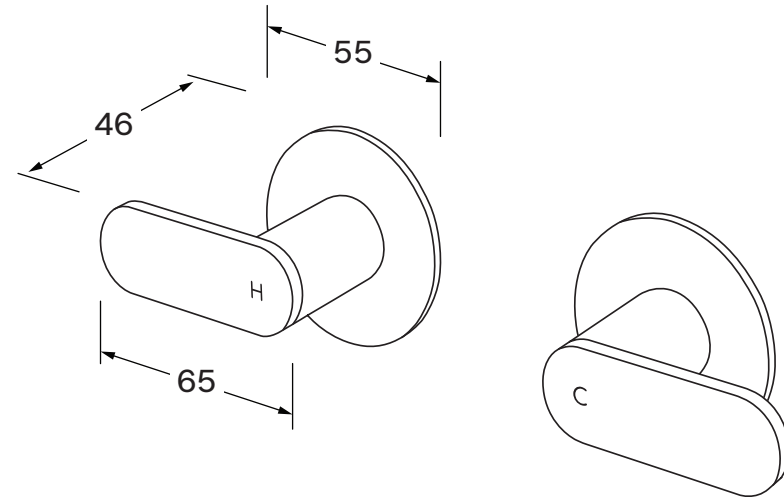

Duet Wall top assembly

SUSSEX

Product code

DWTA

Product features

- Designed and manufactured in Australia
- All brass construction
- 1/4 turn ceramic disc spindles
- Available in a range of high quality, durable finishes inc. LUXPVD®
- Minimal, refined design to complement any contemporary space
- Matching tapware and showers

Warranty

15 Year overall warranty.
Refer to Warranty sheet for specific information.

Pressure rating

300 - 500kPa

Temperature rating

1 - 65°C