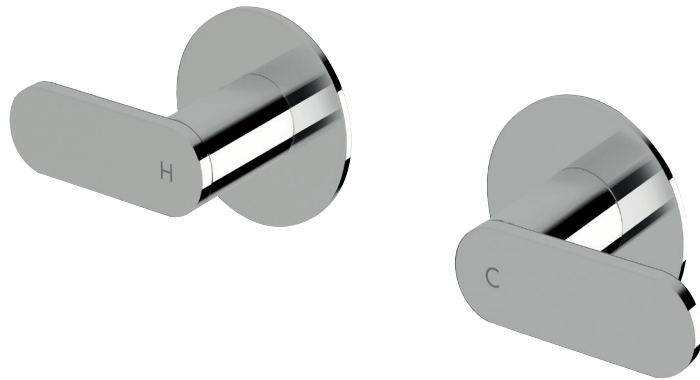

Duet Wall top assembly

SUSSEX

Product code

DWTA

Product features

- Designed and manufactured in Australia
- All brass construction
- 1/4 turn ceramic disc spindles
- Available in a range of high quality, durable finishes inc. LUXPVD®
- Minimal, refined design to complement any contemporary space
- Matching tapware and showers

Warranty

15 Year overall warranty.
Refer to Warranty sheet for specific information.

Pressure rating

300 - 500kPa

Temperature rating

1 - 65°C