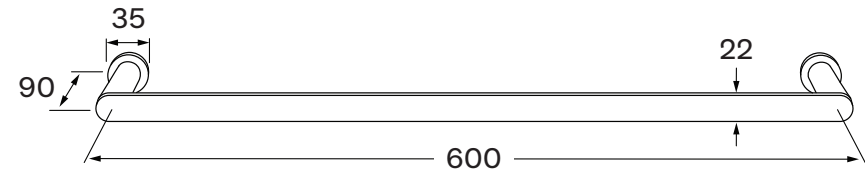

Duet Towel rail 600mm

SUSSEX

Product code

DTR600

Product features

- Designed and manufactured in Australia
- All brass construction
- Available in a range of high quality, durable finishes inc. LUXPVD®
- Matching tapware and showers