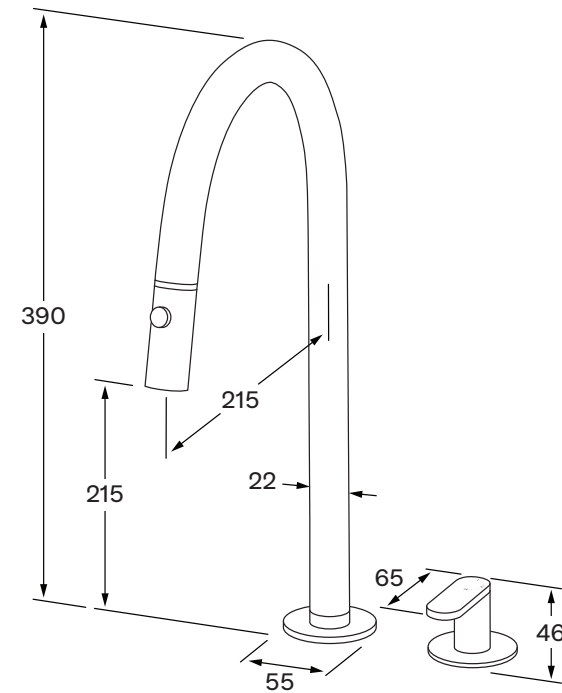

Duet Sink progressive mixer set pull out spray

SUSSEX

Product code

DSPMSPOS

Product features

- Designed and manufactured in Australia
- All brass construction
- Swivel outlet
- Pull out 2 function nozzle
- Progressive mixer brass cartridge
- Available in a range of high quality, durable finishes inc. LUXPVD®
- Minimal, refined design to complement any contemporary space
- Matching showers and accessories