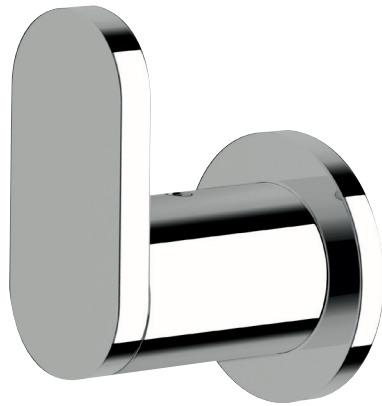

Duet Robe hook

SUSSEX

Product code

DRH

Product features

- Designed and manufactured in Australia
- All brass construction
- Available in a range of high quality, durable finishes inc. LUXPVD®
- Matching tapware and showers