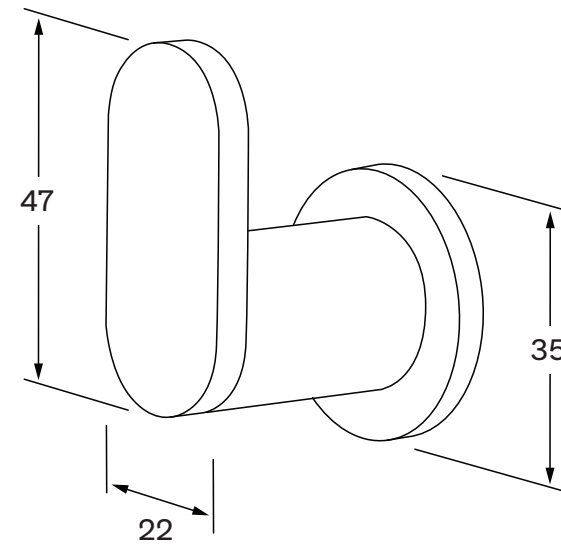

Duet Robe hook

SUSSEX

Product code

DRH

Product features

- Designed and manufactured in Australia
- All brass construction
- Available in a range of high quality, durable finishes inc. LUXPVD®
- Matching tapware and showers