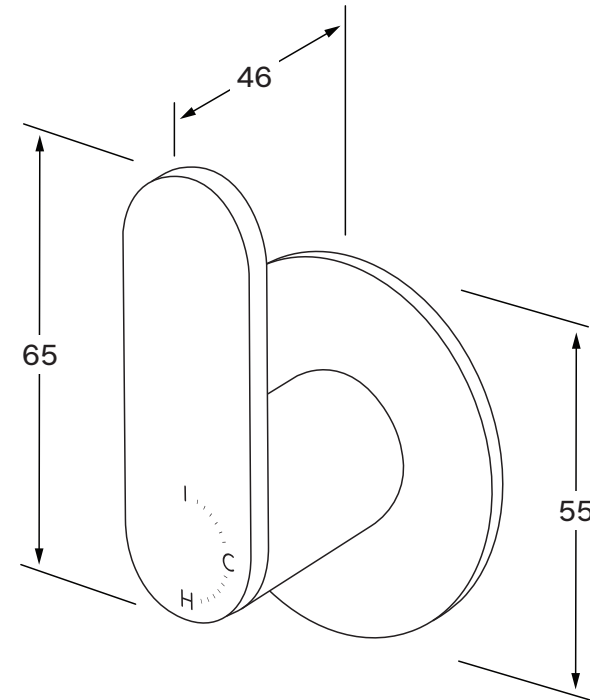

Duet Progressive wall mixer

SUSSEX

Product code

DPWM

Product features

- Designed and manufactured in Australia
- All brass construction
- Progressive mixer brass cartridge
- Available in a range of high quality, durable finishes inc. LUXPVD®
- Minimal, refined design to complement any contemporary space
- Matching tapware, showers and accessories