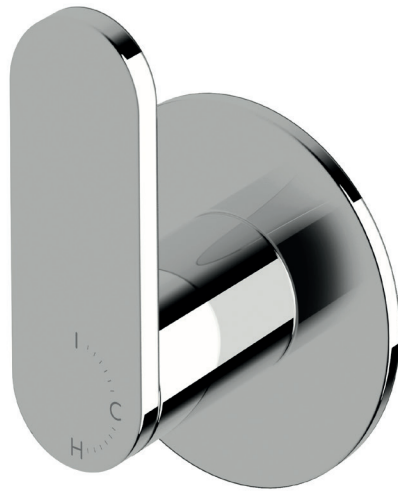

Duet Progressive wall mixer

SUSSEX

Product code

DPWM

Product features

- Designed and manufactured in Australia
- All brass construction
- Progressive mixer brass cartridge
- Available in a range of high quality, durable finishes inc. LUXPVD®
- Minimal, refined design to complement any contemporary space
- Matching tapware, showers and accessories