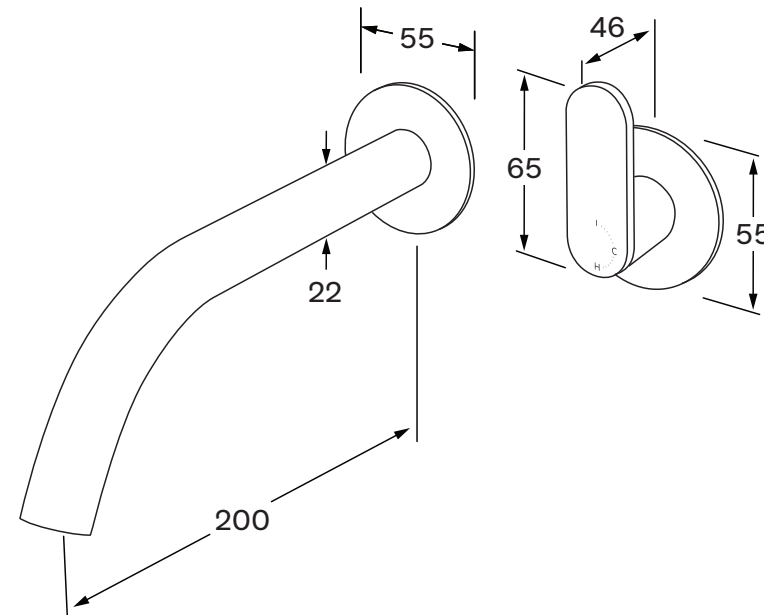

# Duet Progressive wall basin mixer system 200mm

SUSSEX