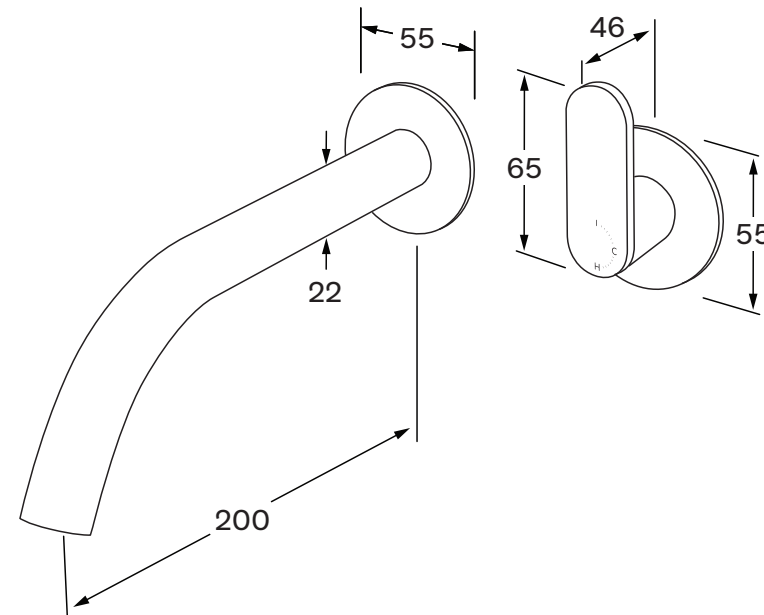

Duet Progressive bath mixer system 200mm

SUSSEX

Product code

DPBMS200

Product features

- Designed and manufactured in Australia
- All brass construction
- Progressive mixer brass cartridge
- Incorporating Sussex Masterfit
- Available in a range of high quality, durable finishes inc. LUXPVD®
- Minimal, refined design to complement any contemporary space
- Matching tapware and showers

Warranty

15 Year overall warranty.
Refer to Warranty sheet for specific information.

Pressure rating

300 - 500kPa

Temperature rating

1 - 65°C