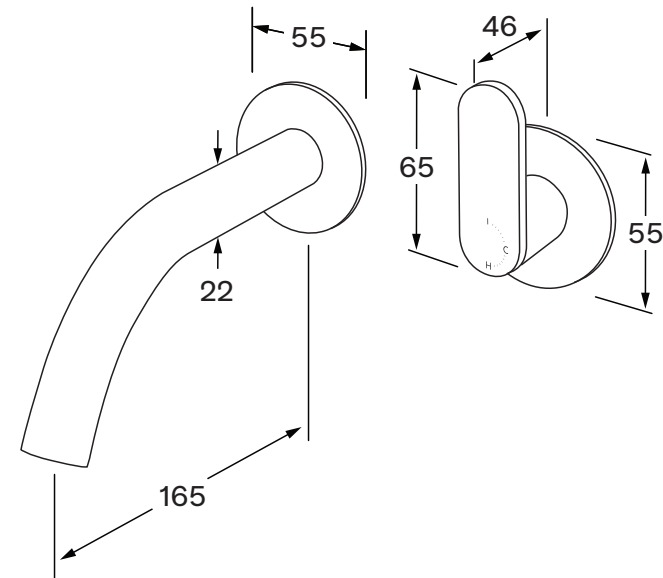

Duet Progressive bath mixer system 165mm

SUSSEX

Product code

DPBMS165

Product features

- Designed and manufactured in Australia
- All brass construction
- Progressive mixer brass cartridge
- Incorporating Sussex Masterfit
- Available in a range of high quality, durable finishes inc. LUXPVD®
- Minimal, refined design to complement any contemporary space
- Matching tapware and showers

Warranty

15 Year overall warranty.
Refer to Warranty sheet for specific information.

Pressure rating

300 - 500kPa

Temperature rating

1 - 65°C