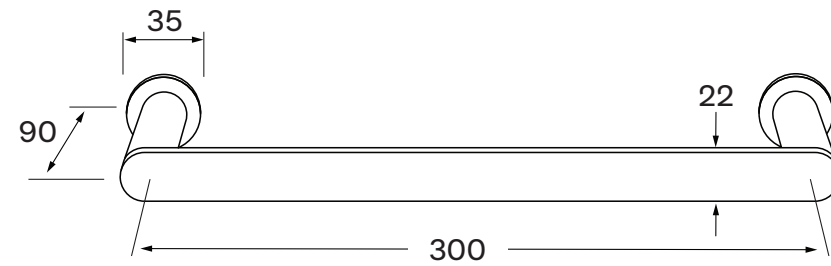

Duet Guest towel rail

SUSSEX

Product code

DGTR300

Product features

- Designed and manufactured in Australia
- All brass construction
- Available in a range of high quality, durable finishes inc. LUXPVD®
- Matching tapware and showers