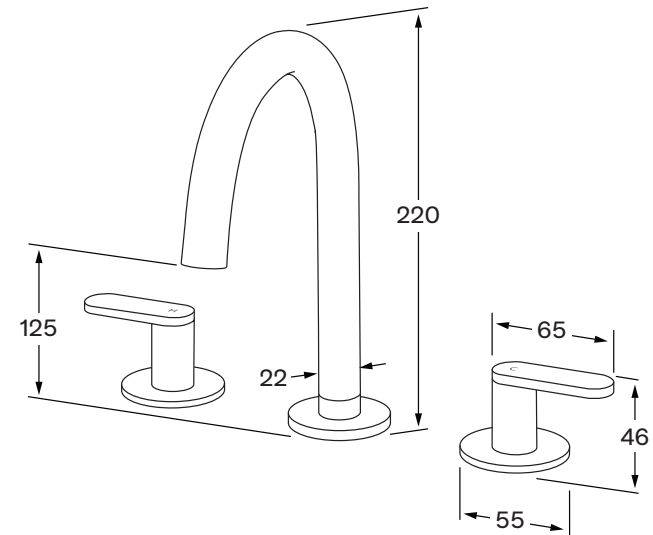

Duet Basin set

SUSSEX

Product code

DBS

Product features

- Designed and manufactured in Australia
- All brass construction
- 1/4 turn ceramic disc spindles
- Swivel outlet
- Available in a range of high quality, durable finishes inc. LUXPVD®
- Minimal, refined design to complement any contemporary space
- Matching tapware and showers