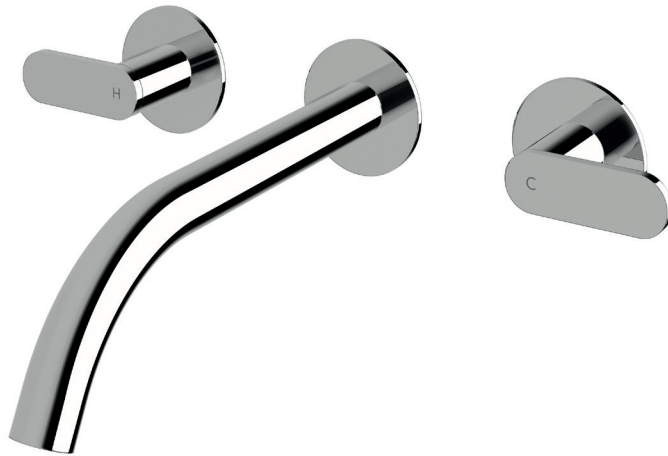

Duet Wall bath set 200mm

SUSSEX

Product code

DBS200

Product features

- Designed and manufactured in Australia
- All brass construction
- Incorporating Sussex Masterfit
- 1/4 turn ceramic disc spindles
- Available in a range of high quality, durable finishes inc. LUXPVD®
- Minimal, refined design to complement any contemporary space
- Matching tapware and showers