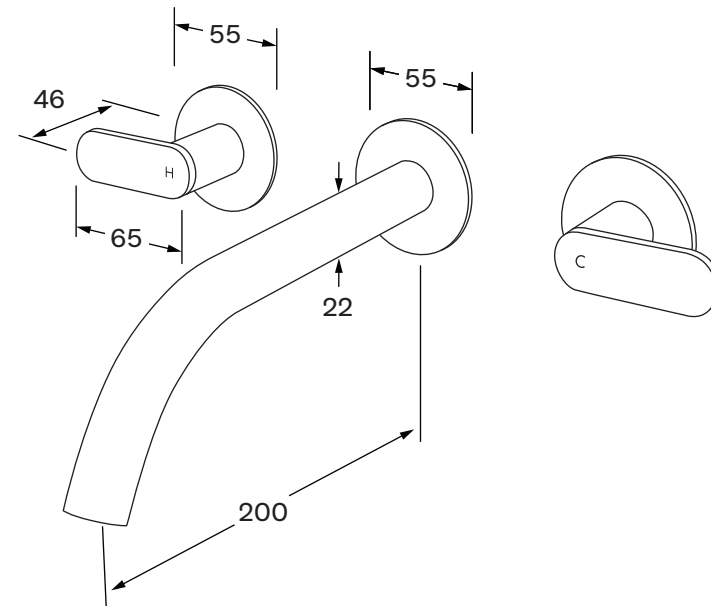

Duet Wall bath set 200mm

SUSSEX

Product code

DBS200

Product features

- Designed and manufactured in Australia
- All brass construction
- Incorporating Sussex Masterfit
- 1/4 turn ceramic disc spindles
- Available in a range of high quality, durable finishes inc. LUXPVD®
- Minimal, refined design to complement any contemporary space
- Matching tapware and showers