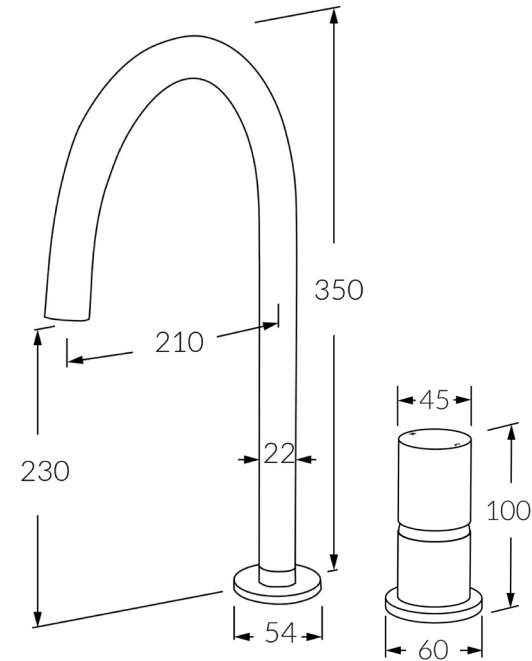

Circa Vertex Basin sink hob mixer set

SUSSEX

Product code

RBSHMS.01-V

Product features

- Designed and manufactured in Australia
- All brass construction
- Textured handle
- Swivel outlet
- 35mm ceramic disc cartridge
- Available in a range of high quality, durable finishes inc. LUXPVD®
- Minimal, refined design to complement any contemporary space
- Matching tapware and showers