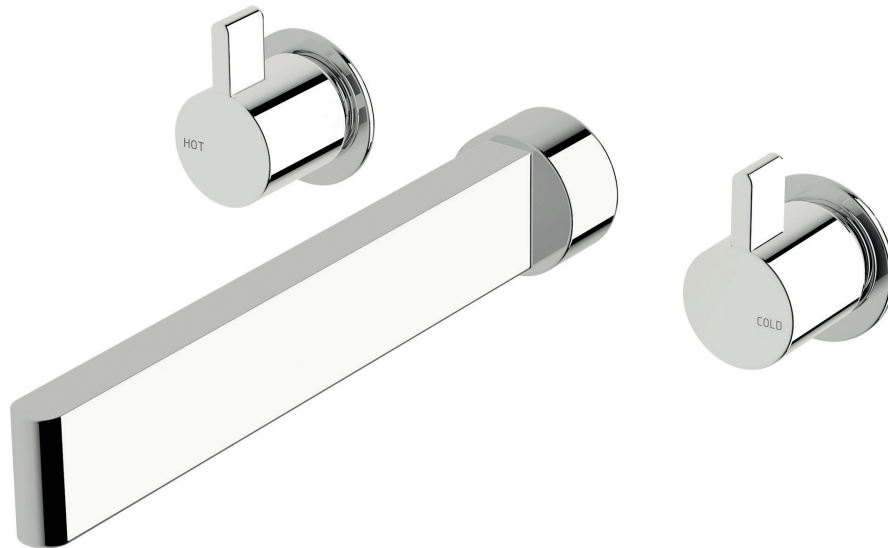

# Calibre Wall basin set 225mm

### Product code

CWBS225

### Product features

- Designed and manufactured in Australia
- All brass construction
- 1/2 turn ceramic disc spindles
- Fixed handle lever
- Retro fitable
- Available in a range of high quality, durable finishes inc. LUXPVD®
- Minimal, refined design to complement any contemporary space
- Matching tapware and showers