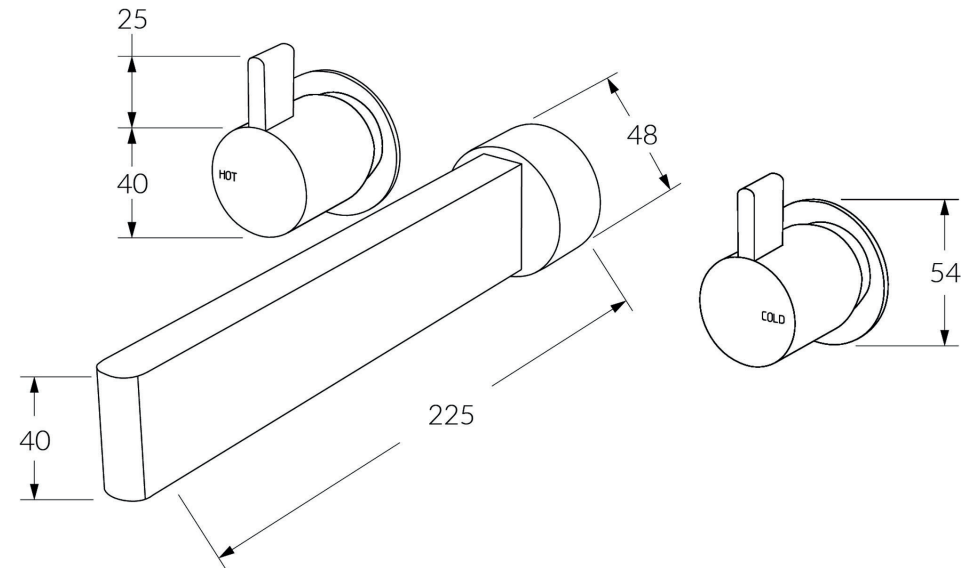

Calibre Wall basin set 225mm

SUSSEX

Product code

CWBS225

Product features

- Designed and manufactured in Australia
- All brass construction
- 1/2 turn ceramic disc spindles
- Fixed handle lever
- Retro fitable
- Available in a range of high quality, durable finishes inc. LUXPVD®
- Minimal, refined design to complement any contemporary space
- Matching tapware and showers

Warranty

15 Year overall warranty.
Refer to Warranty sheet for specific information.

Pressure rating

300 - 500kPa

Temperature rating

1 - 65°C

WELS rating

5 star - 5lt/min