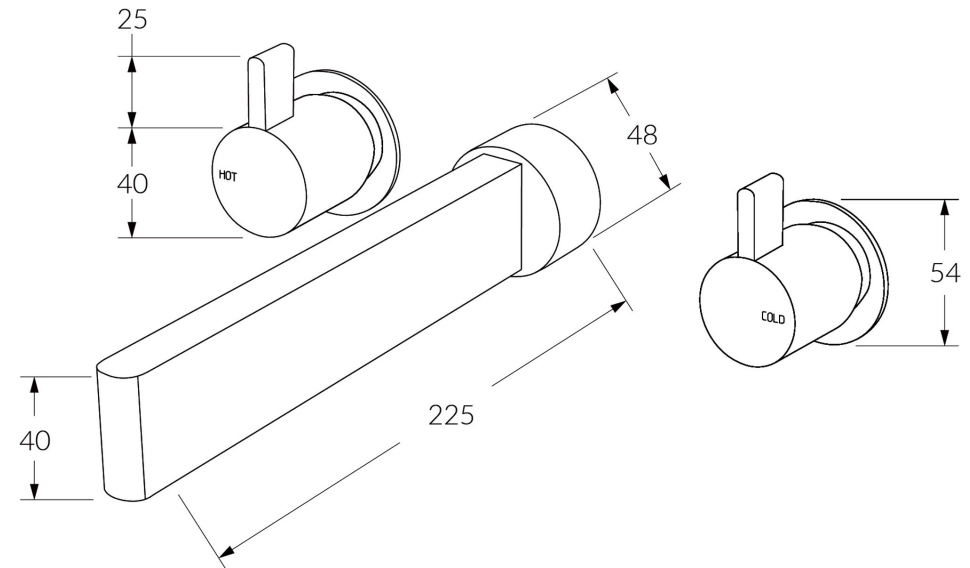

Calibre Bath set 225mm

SUSSEX

Product code

CBS225

Product features

- Designed and manufactured in Australia
- All brass construction
- 1/2 turn ceramic disc spindles
- Fixed handle lever
- Retro fitable
- Available in a range of high quality, durable finishes inc. LUXPVD®
- Minimal, refined design to complement any contemporary space
- Matching tapware and showers