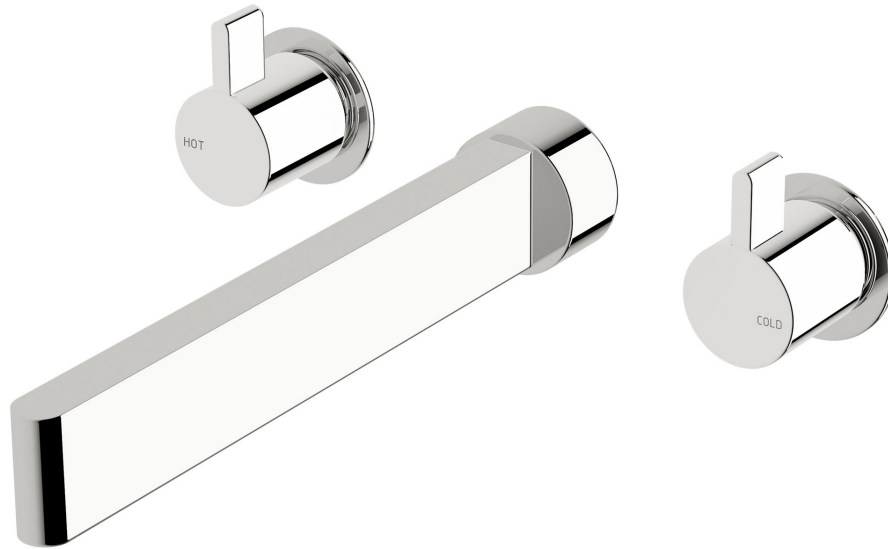

Calibre Bath set 225mm

SUSSEX

Product code

CBS225

Product features

- Designed and manufactured in Australia
- All brass construction
- 1/2 turn ceramic disc spindles
- Fixed handle lever
- Retro fitable
- Available in a range of high quality, durable finishes inc. LUXPVD®
- Minimal, refined design to complement any contemporary space
- Matching tapware and showers