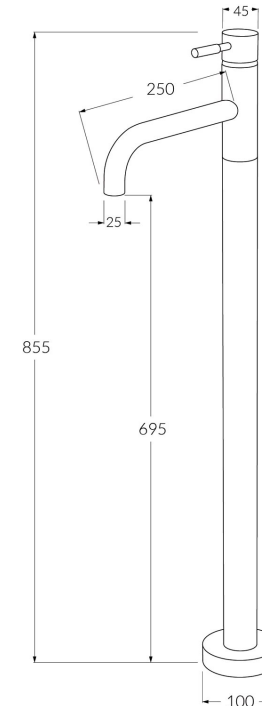

Voda Floormount mixer 250mm

SUSSEX

Please Note: Installation requires the Sussex Floor Mount Mixer Install Kit, which is sold separately

Product code

VFM250T

Product features

- Designed and manufactured in Australia
- All brass construction
- 35mm ceramic disc cartridge
- Sussex floormount fixing valve
- Available in a range of high quality, durable finishes inc. LUXPVD®
- Minimal, refined design to complement any contemporary space
- Matching tapware, showers and accessories

Warranty

15 Year overall warranty.
Refer to Warranty sheet for specific information.

Pressure rating

300 - 500kPa

Temperature rating

1 - 65°C