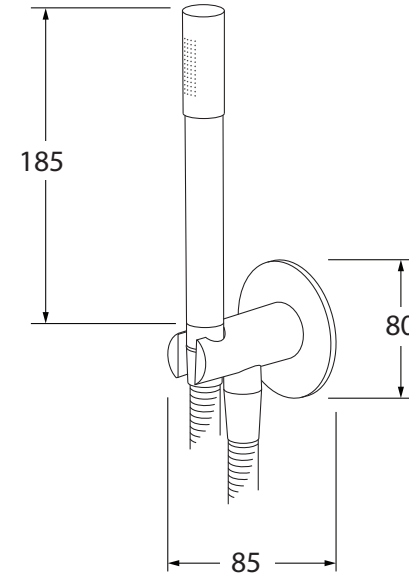

Voda Hand shower supply post set

SUSSEX

Product code

VXHSSPS

Product features

- Designed and manufactured in Australia
- All brass construction
- Retro fitable
- Available in a range of high quality, durable finishes inc. LUXPVD®
- Minimal, refined design to complement any contemporary space
- Matching tapware, showers and accessories