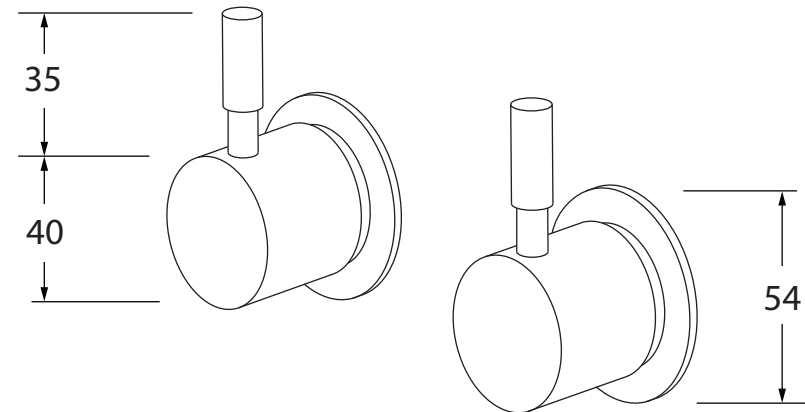

Voda Wall top assembly

SUSSEX

Product code

VWTA

Product features

- Designed and manufactured in Australia
- All brass construction
- 1/2 turn ceramic disc spindles
- Retro fitable
- Available in a range of high quality, durable finishes inc. LUXPVD®
- Minimal, refined design to complement any contemporary space
- Matching tapware, showers and accessories