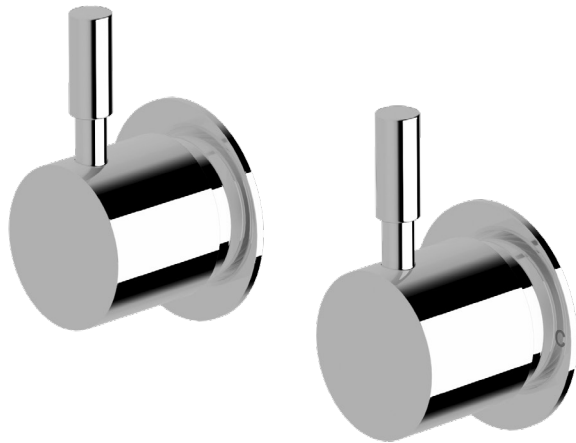

Voda Wall top assembly

SUSSEX

Product code

VWTA

Product features

- Designed and manufactured in Australia
- All brass construction
- 1/2 turn ceramic disc spindles
- Retro fitable
- Available in a range of high quality, durable finishes inc. LUXPVD®
- Minimal, refined design to complement any contemporary space
- Matching tapware, showers and accessories