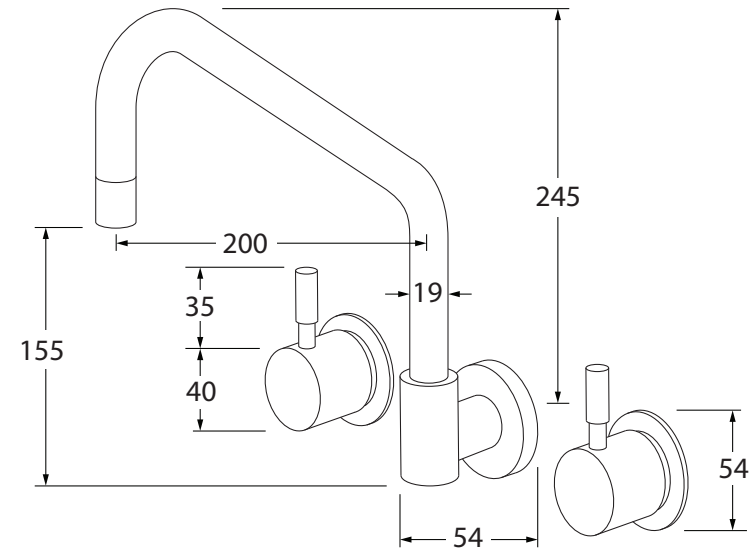

Voda Wall sink set

SUSSEX

Product code

VWSS

Product features

- Designed and manufactured in Australia
- All brass construction
- Swivel outlet
- 1/2 turn ceramic disc spindles
- Retro fitable
- Customisable
- Available in a range of high quality, durable finishes inc. LUXPVD®
- Minimal, refined design to complement any contemporary space
- Matching tapware, showers and accessories

While we aim to ensure the specifications shown are correct at time of printing, Sussex Taps reserves the right to make modifications without prior notice. Always use the physical product for accurate measurements. Dimensions are subject to change without notice. All measurements are shown in millimetres.