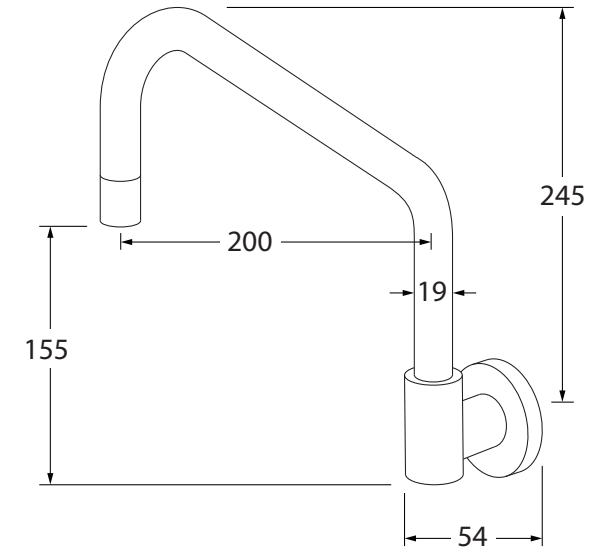

Voda Wall sink outlet

SUSSEX

Product code

VWSO

Product features

- Designed and manufactured in Australia
- All brass construction
- Swivel outlet
- Retro fitable
- Customisable
- Available in a range of high quality, durable finishes inc. LUXPVD®
- Minimal, refined design to complement any contemporary space
- Matching tapware, showers and accessories

Warranty

15 Year overall warranty.
Refer to Warranty sheet for specific information.

Pressure rating

300 - 500kPa

Temperature rating

1 - 65°C

WELS rating

3 star - 8lt/min