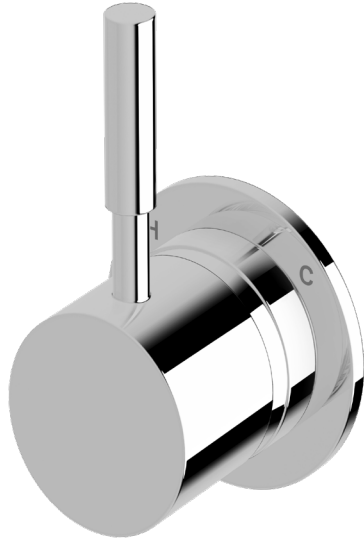

# Voda Wall mixer

## Product code

VWM

## Product features

- Designed and manufactured in Australia
- All brass construction
- 35mm ceramic disc cartridge
- Available in a range of high quality, durable finishes inc. LUXPVD®
- Minimal, refined design to complement any contemporary space
- Matching tapware, showers and accessories