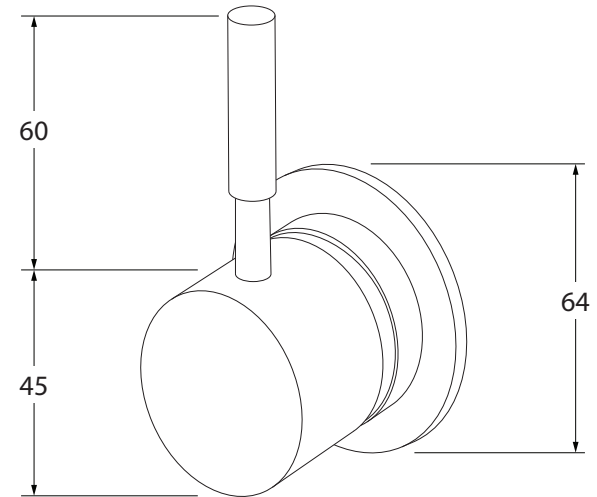

Voda Wall mixer

SUSSEX

Product code

VWM

Product features

- Designed and manufactured in Australia
- All brass construction
- 35mm ceramic disc cartridge
- Available in a range of high quality, durable finishes inc. LUXPVD®
- Minimal, refined design to complement any contemporary space
- Matching tapware, showers and accessories

Warranty

15 Year overall warranty.
Refer to Warranty sheet for
specific information.

Pressure rating

300 - 500kPa

Temperature rating

1 - 65°C