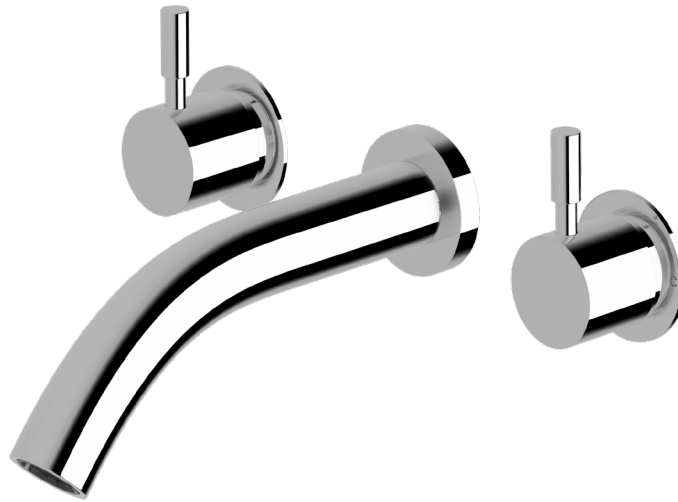

# Voda Wall basin set 250mm

## Product code

VWBS250

## Product features

- Designed and manufactured in Australia
- All brass construction
- 1/2 turn ceramic disc spindles
- Retro fitable
- Customisable
- Available in a range of high quality, durable finishes inc. LUXPVD®
- Minimal, refined design to complement any contemporary space
- Matching tapware, showers and accessories