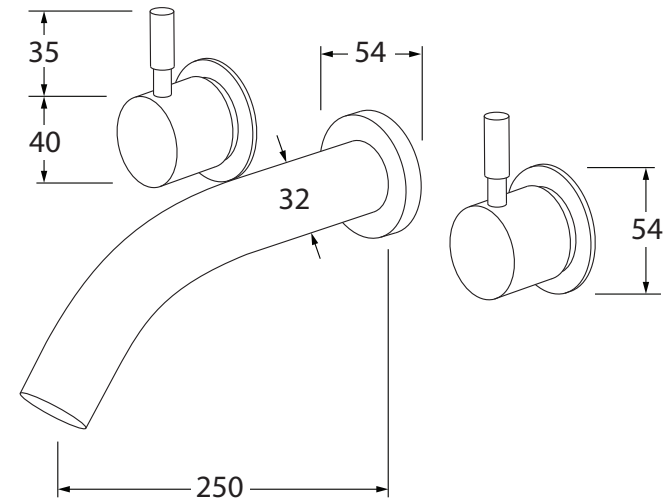

# Voda Wall basin set 250mm

## Product code

VWBS250

## Product features

- Designed and manufactured in Australia
- All brass construction
- 1/2 turn ceramic disc spindles
- Retro fitable
- Customisable
- Available in a range of high quality, durable finishes inc. LUXPVD®
- Minimal, refined design to complement any contemporary space
- Matching tapware, showers and accessories