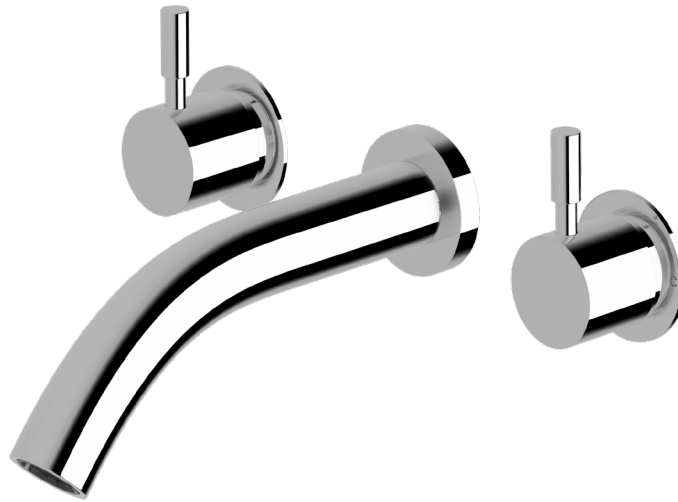

# Voda Wall basin set 200mm

## Product code

VWBS200

## Product features

- Designed and manufactured in Australia
- All brass construction
- 1/2 turn ceramic disc spindles
- Retro fitable
- Customisable
- Available in a range of high quality, durable finishes inc. LUXPVD®
- Minimal, refined design to complement any contemporary space
- Matching tapware, showers and accessories