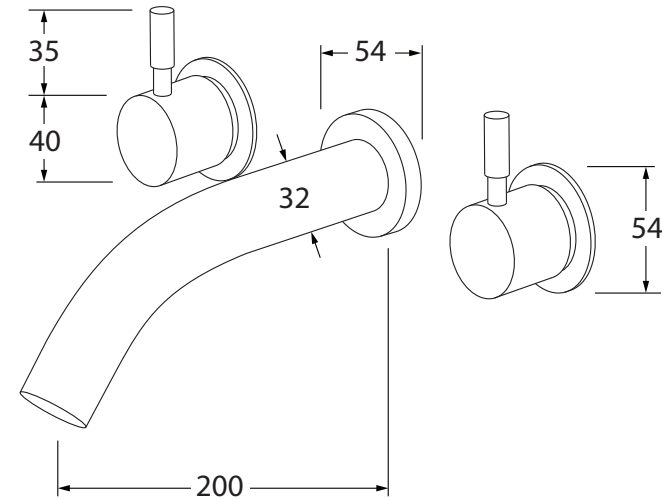

Voda Wall basin set 200mm

SUSSEX

Product code

VWBS200

Product features

- Designed and manufactured in Australia
- All brass construction
- 1/2 turn ceramic disc spindles
- Retro fitable
- Customisable
- Available in a range of high quality, durable finishes inc. LUXPVD®
- Minimal, refined design to complement any contemporary space
- Matching tapware, showers and accessories

Warranty

15 Year overall warranty.
Refer to Warranty sheet for specific information.

Pressure rating

300 - 500kPa

Temperature rating

1 - 65°C

WELS rating

5 star - 5lt/min