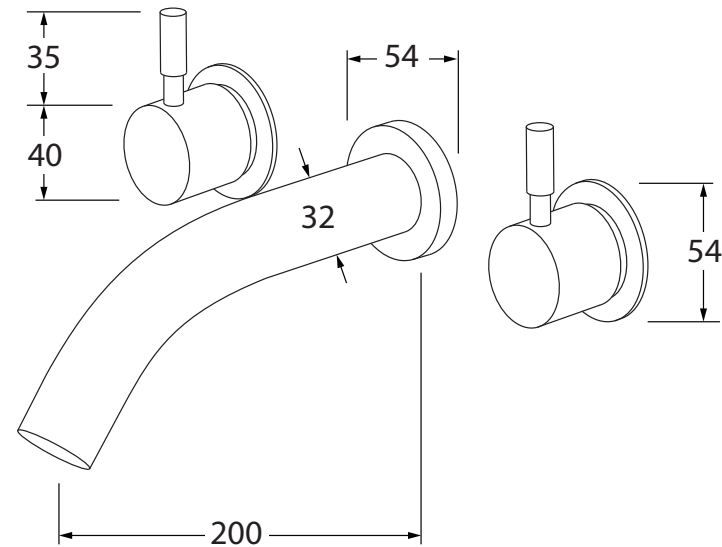

Voda Wall basin set 200mm

SUSSEX

Product code

VWBS200.01

Product features

- Designed and manufactured in Australia
- All brass construction
- 1/2 turn ceramic disc spindles
- Retro fitable
- Customisable
- Available in a range of high quality, durable finishes inc. LUXPVD®
- Minimal, refined design to complement any contemporary space
- Matching tapware, showers and accessories