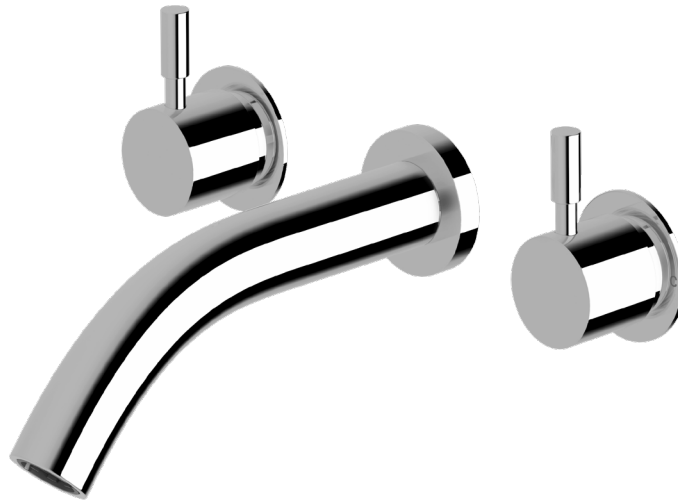

Voda Wall basin set 200mm

SUSSEX

Product code

VWBS200.01

Product features

- Designed and manufactured in Australia
- All brass construction
- 1/2 turn ceramic disc spindles
- Retro fitable
- Customisable
- Available in a range of high quality, durable finishes inc. LUXPVD®
- Minimal, refined design to complement any contemporary space
- Matching tapware, showers and accessories