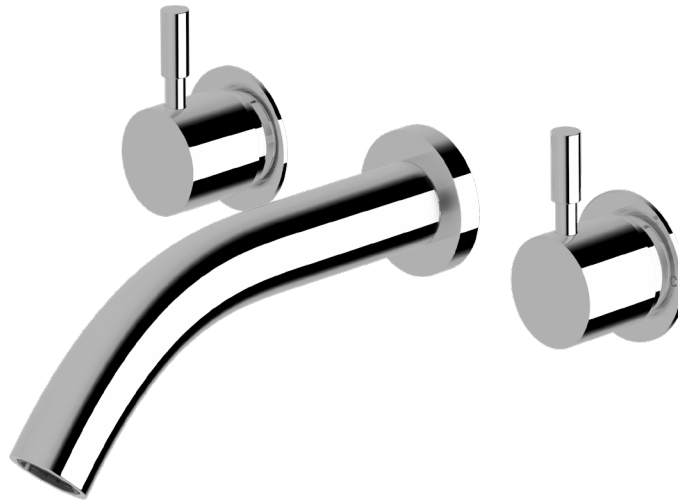

Voda Wall basin set 160mm

SUSSEX

Product code

VWBS160

Product features

- Designed and manufactured in Australia
- All brass construction
- 1/2 turn ceramic disc spindles
- Retro fitable
- Customisable
- Available in a range of high quality, durable finishes inc. LUXPVD®
- Minimal, refined design to complement any contemporary space
- Matching tapware, showers and accessories