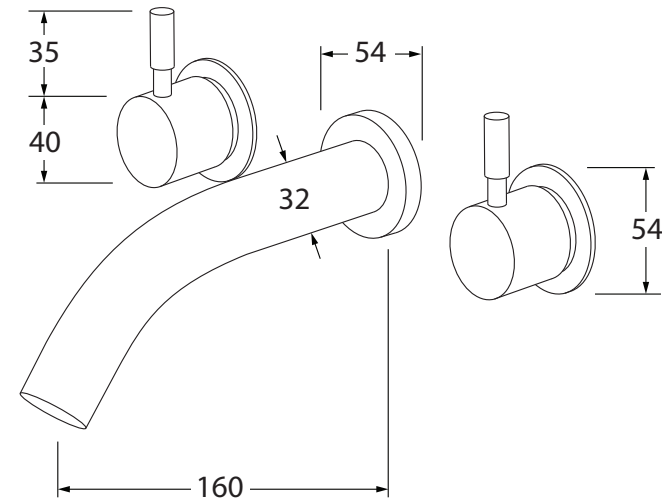

Voda Wall basin set 160mm

SUSSEX

Product code

VWBS160

Product features

- Designed and manufactured in Australia
- All brass construction
- 1/2 turn ceramic disc spindles
- Retro fitable
- Customisable
- Available in a range of high quality, durable finishes inc. LUXPVD®
- Minimal, refined design to complement any contemporary space
- Matching tapware, showers and accessories