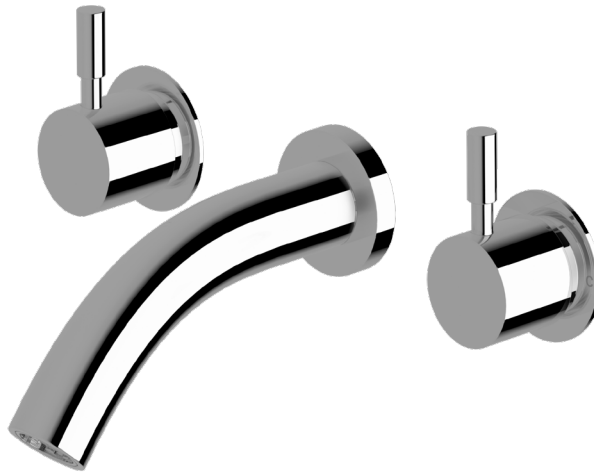

# Voda Wall basin set 160mm

## Product code

VWBS160

## Product features

- Designed and manufactured in Australia
- All brass construction
- 1/2 turn ceramic disc spindles
- Retro fitable
- Customisable
- Available in a range of high quality, durable finishes inc. LUXPVD®
- Minimal, refined design to complement any contemporary space
- Matching tapware, showers and accessories