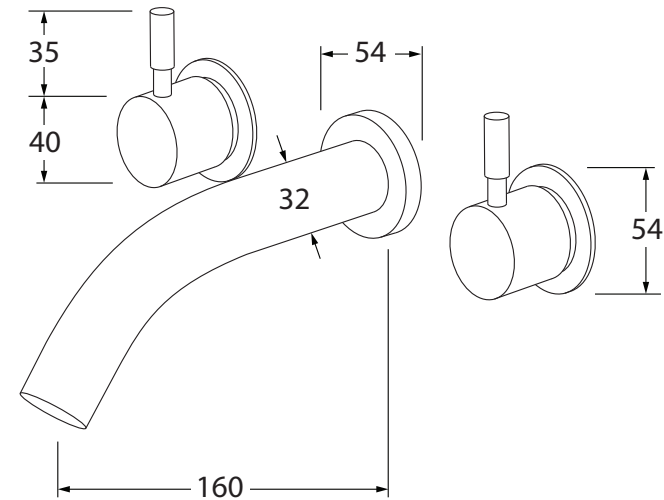

# Voda Wall basin set 160mm

## Product code

VWBS160

## Product features

- Designed and manufactured in Australia
- All brass construction
- 1/2 turn ceramic disc spindles
- Retro fitable
- Customisable
- Available in a range of high quality, durable finishes inc. LUXPVD®
- Minimal, refined design to complement any contemporary space
- Matching tapware, showers and accessories