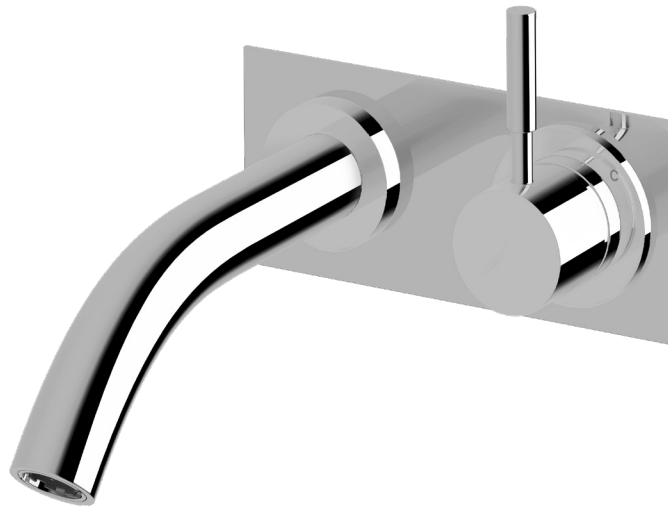

Voda Wall basin mixer outlet system 250mm

SUSSEX

Product code

VWBMS250RH

Product features

- Designed and manufactured in Australia
- All brass construction
- 35mm ceramic disc cartridge
- Customisable
- Incorporating Sussex Masterfit
- Available in a range of high quality, durable finishes inc. LUXPVD®
- Minimal, refined design to complement any contemporary space
- Matching tapware, showers and accessories