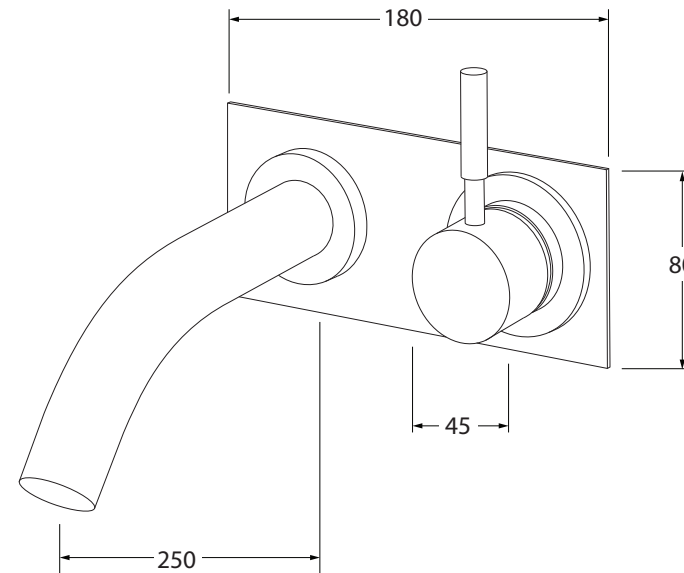

Voda Wall basin mixer outlet system 250mm

SUSSEX

Product code

VWBMS250RH

Product features

- Designed and manufactured in Australia
- All brass construction
- 35mm ceramic disc cartridge
- Customisable
- Incorporating Sussex Masterfit
- Available in a range of high quality, durable finishes inc. LUXPVD®
- Minimal, refined design to complement any contemporary space
- Matching tapware, showers and accessories