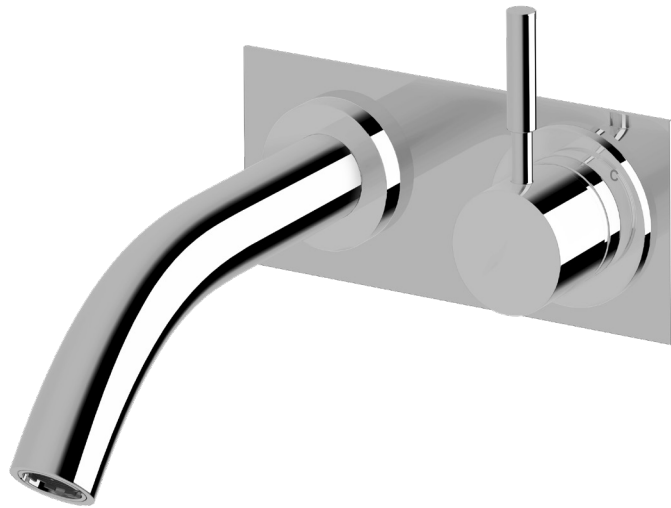

# Voda Wall basin mixer outlet system 200mm

## Product code

VWBMS200RH

## Product features

- Designed and manufactured in Australia
- All brass construction
- 35mm ceramic disc cartridge
- Customisable
- Incorporating Sussex Masterfit
- Available in a range of high quality, durable finishes inc. LUXPVD®
- Minimal, refined design to complement any contemporary space
- Matching tapware, showers and accessories