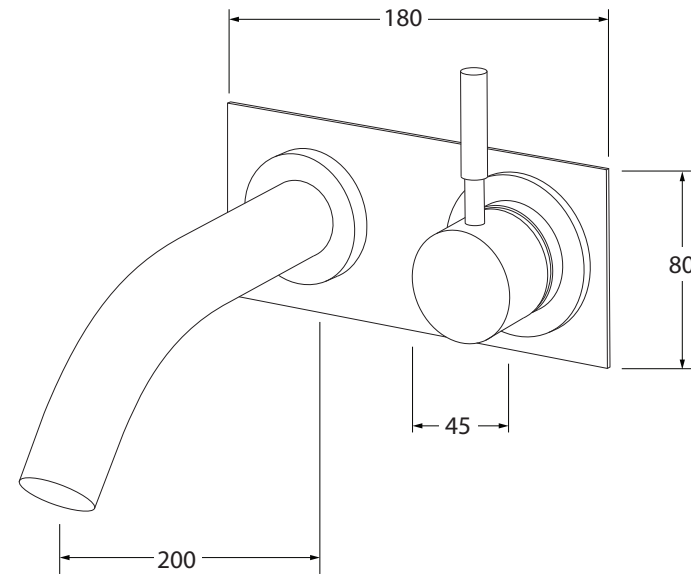

Voda Wall basin mixer outlet system 200mm

SUSSEX

Product code

VWBMS200RH

Product features

- Designed and manufactured in Australia
- All brass construction
- 35mm ceramic disc cartridge
- Customisable
- Incorporating Sussex Masterfit
- Available in a range of high quality, durable finishes inc. LUXPVD®
- Minimal, refined design to complement any contemporary space
- Matching tapware, showers and accessories

Warranty

15 Year overall warranty.
Refer to Warranty sheet for specific information.

Pressure rating

300 - 500kPa

Temperature rating

1 - 65°C

WELS rating

5 star - 5lt/min