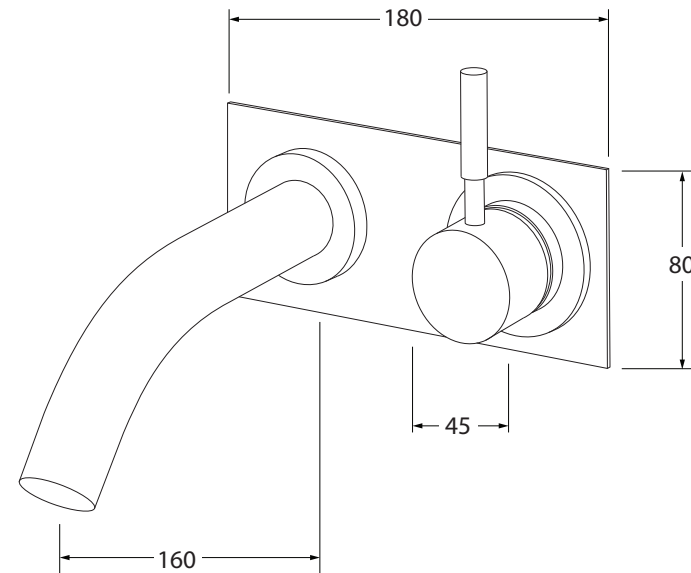

Voda Wall basin mixer outlet system 160mm

SUSSEX

Product code

VWBMS160RH

Product features

- Designed and manufactured in Australia
- All brass construction
- 35mm ceramic disc cartridge
- Customisable
- Incorporating Sussex Masterfit
- Available in a range of high quality, durable finishes inc. LUXPVD®
- Minimal, refined design to complement any contemporary space
- Matching tapware, showers and accessories

Warranty

15 Year overall warranty.
Refer to Warranty sheet for specific information.

Pressure rating

300 - 500kPa

Temperature rating

1 - 65°C

WELS rating

5 star - 5lt/min