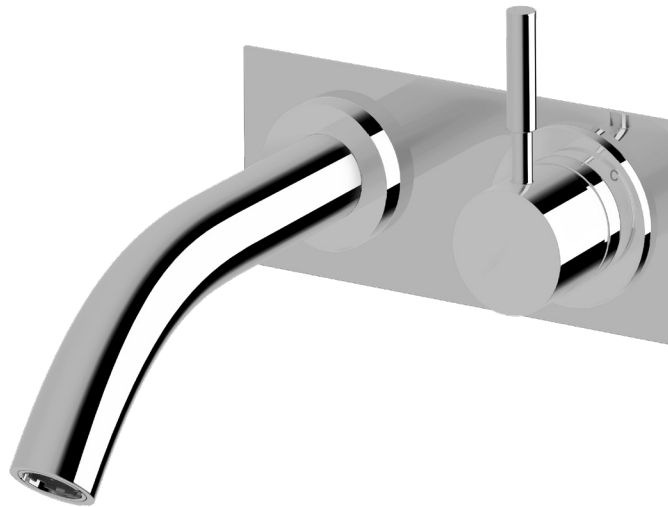

# Voda Wall basin mixer outlet system 160mm

## Product code

VWBMS160RH

## Product features

- Designed and manufactured in Australia
- All brass construction
- 35mm ceramic disc cartridge
- Customisable
- Incorporating Sussex Masterfit
- Available in a range of high quality, durable finishes inc. LUXPVD®
- Minimal, refined design to complement any contemporary space
- Matching tapware, showers and accessories