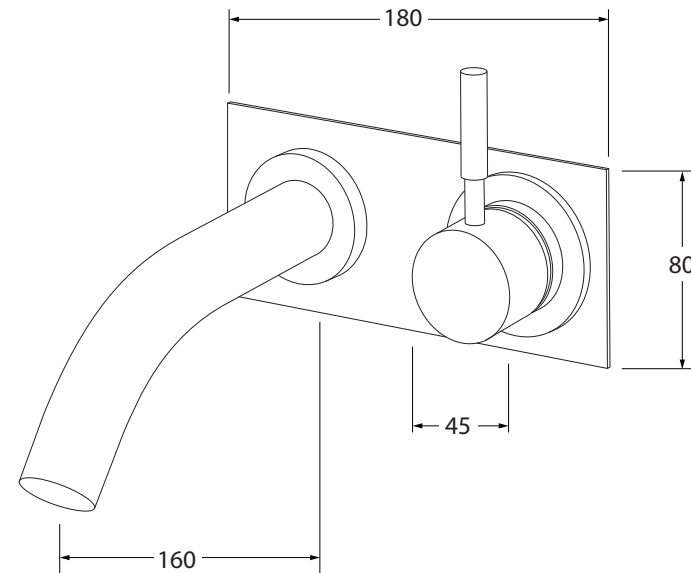

Voda Wall basin mixer outlet system 160mm

SUSSEX

Product code

VWBMS160RH

Product features

- Designed and manufactured in Australia
- All brass construction
- 35mm ceramic disc cartridge
- Customisable
- Incorporating Sussex Masterfit
- Available in a range of high quality, durable finishes inc. LUXPVD®
- Minimal, refined design to complement any contemporary space
- Matching tapware, showers and accessories