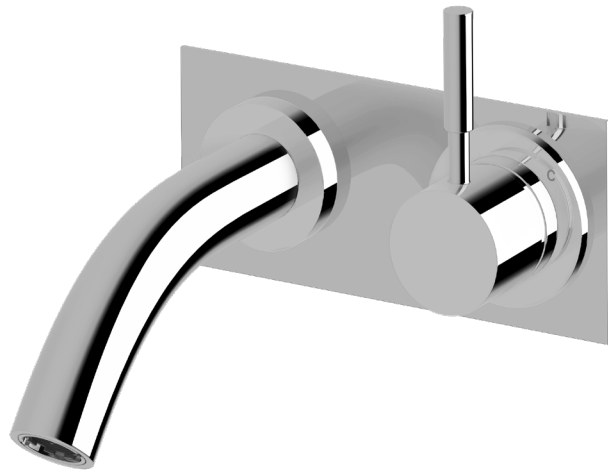

Voda Wall basin mixer outlet system 160mm

SUSSEX

Product code

VWBMS160RH

Product features

- Designed and manufactured in Australia
- All brass construction
- 35mm ceramic disc cartridge
- Customisable
- Incorporating Sussex Masterfit
- Available in a range of high quality, durable finishes inc. LUXPVD®
- Minimal, refined design to complement any contemporary space
- Matching tapware, showers and accessories