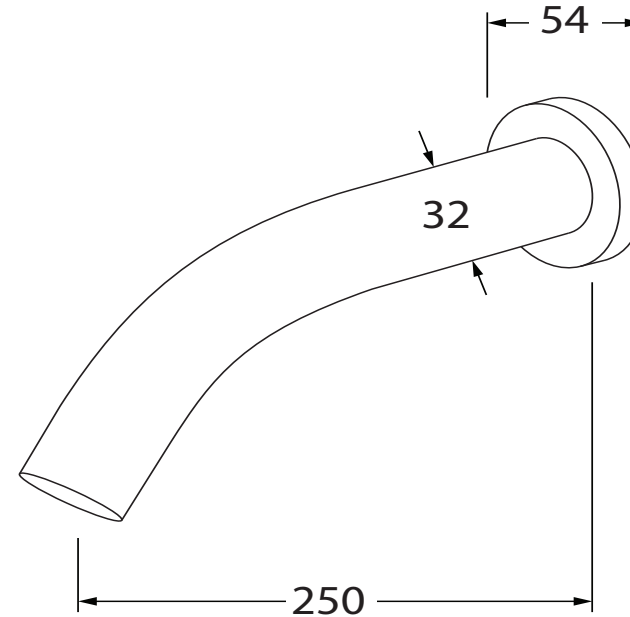

Voda Wall basin outlet 250mm

SUSSEX

Product code

VWB250.01

Product features

- Designed and manufactured in Australia
- All brass construction
- Retro fitable
- Customisable
- Available in a range of high quality, durable finishes inc. LUXPVD®
- Minimal, refined design to complement any contemporary space
- Matching tapware, showers and accessories