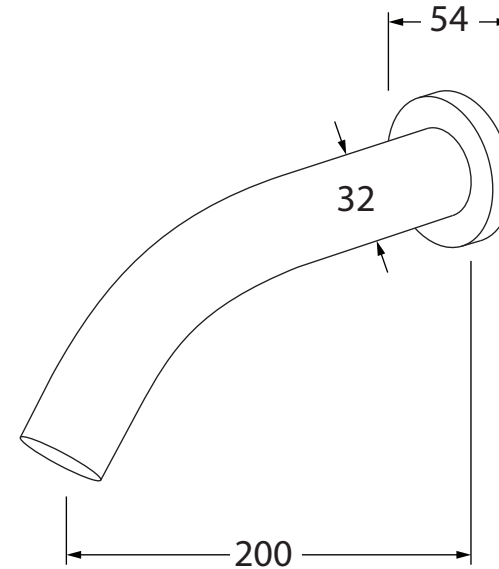

Voda Wall basin outlet 200mm

SUSSEX

Product code

VWB200

Product features

- Designed and manufactured in Australia
- All brass construction
- Retro fitable
- Customisable
- Available in a range of high quality, durable finishes inc. LUXPVD®
- Minimal, refined design to complement any contemporary space
- Matching tapware, showers and accessories