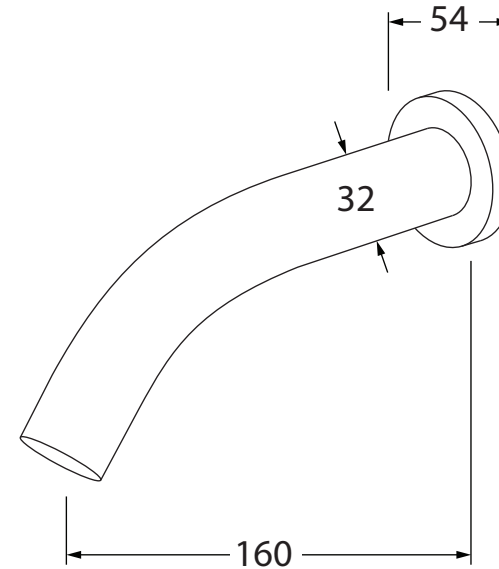

Voda Wall basin outlet 160mm

SUSSEX

Product code

VWB160

Product features

- Designed and manufactured in Australia
- All brass construction
- Retro fitable
- Customisable
- Available in a range of high quality, durable finishes inc. LUXPVD®
- Minimal, refined design to complement any contemporary space
- Matching tapware, showers and accessories

Warranty

15 Year overall warranty.
Refer to Warranty sheet for specific information.

Pressure rating

300 - 500kPa

Temperature rating

1 - 65°C

WELS rating

5 star - 5lt/min