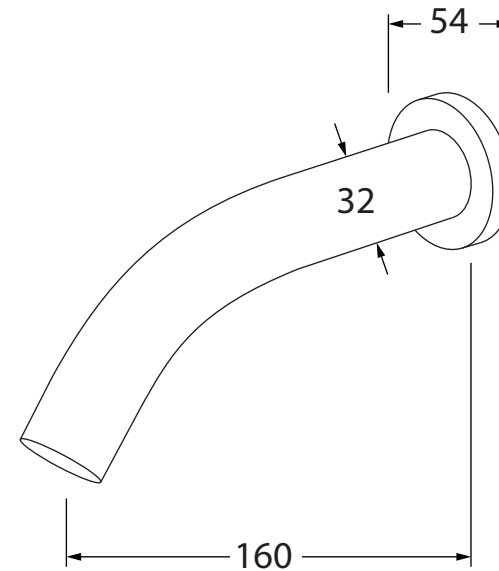

Voda Wall basin outlet 160mm

SUSSEX

Product code

VWB160

Product features

- Designed and manufactured in Australia
- All brass construction
- Retro fitable
- Customisable
- Available in a range of high quality, durable finishes inc. LUXPVD®
- Minimal, refined design to complement any contemporary space
- Matching tapware, showers and accessories