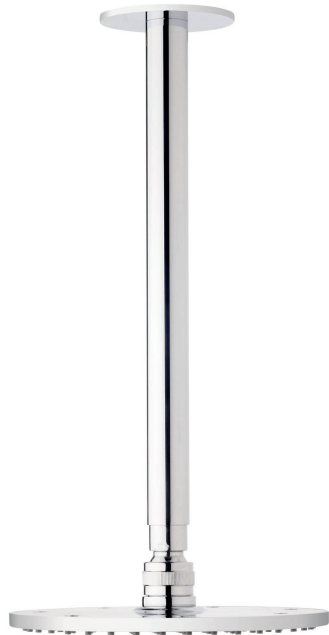

Voda

Vertical shower arm 500mm with 250 head

SUSSEX

Product code

VVSH5-250

Product features

- Designed and manufactured in Australia
- All brass construction
- Swivel ball joint
- Retro fitable
- Available in a range of high quality, durable finishes inc. LUXPVD®
- Minimal, refined design to complement any contemporary space
- Matching tapware, showers and accessories