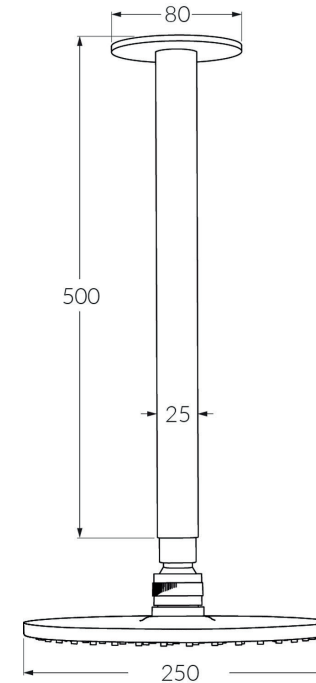

Voda

Vertical shower arm 500mm with 250 head

SUSSEX

Product code

VVSH5-250

Product features

- Designed and manufactured in Australia
- All brass construction
- Swivel ball joint
- Retro fitable
- Available in a range of high quality, durable finishes inc. LUXPVD®
- Minimal, refined design to complement any contemporary space
- Matching tapware, showers and accessories